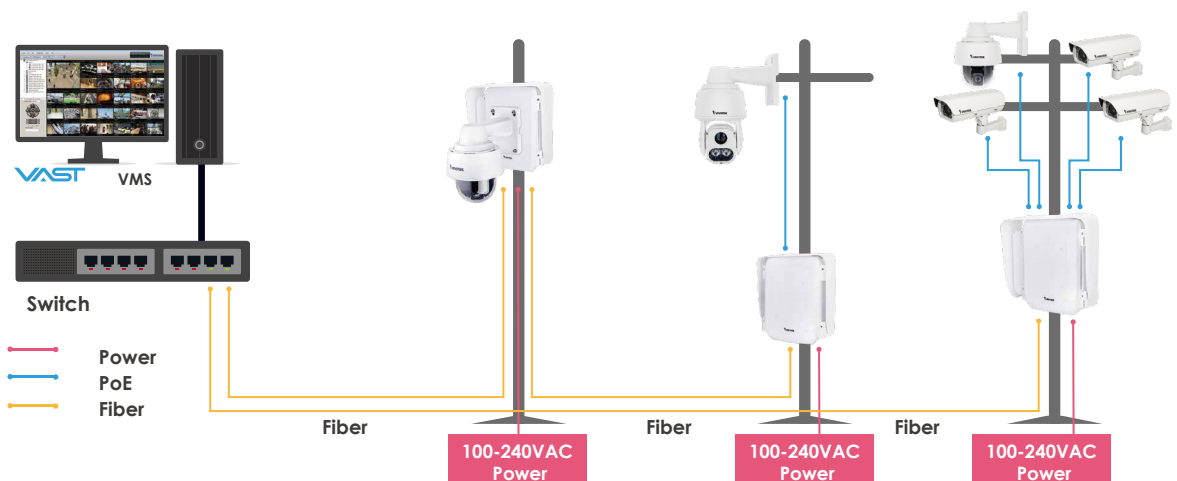

- **Multiple-Camera Application**