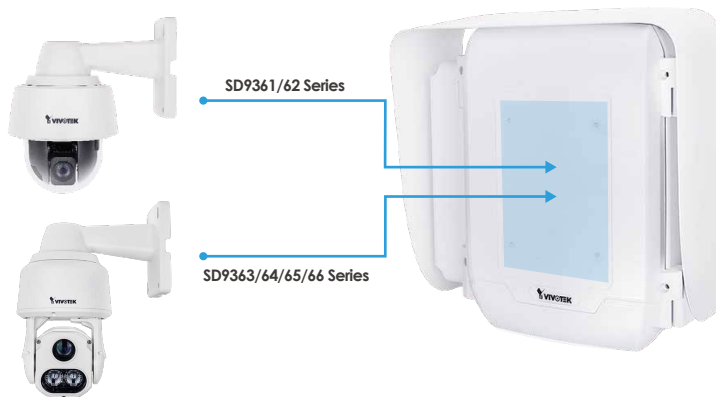

- **Compatible with VIVOTEK Speed Dome Cameras**